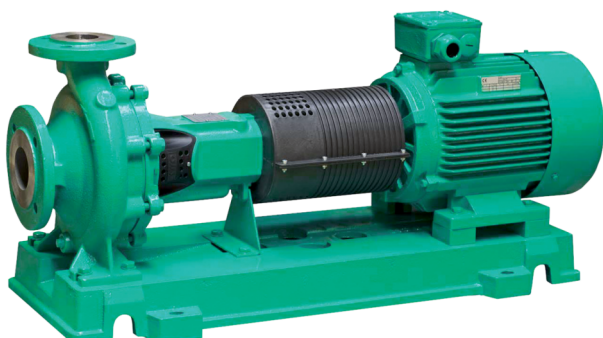

Series description: Wilo-CronoNorm-NL

Wilo-CronoNorm-NL